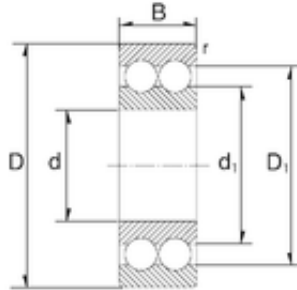

# Zotti Industrial Co., Ltd

12 mm x 32 mm x 14 mm ZEN 4201 deep groove ball bearings

Bearing No. 4201

Size	12x32x14 mm
Bore Diameter	12 mm
Outer Diameter	32 mm
Width	14 mm
d	12 mm
D	32 mm
B	14 mm
C	14 mm
Weight	0,06 Kg
Basic dynamic load rating (C)	7,1 kN
Basic static load rating (C0)	5,7 kN
(Grease) Lubrication Speed	17000 r/min

4201 Bearing 2D drawings and 3D CAD models