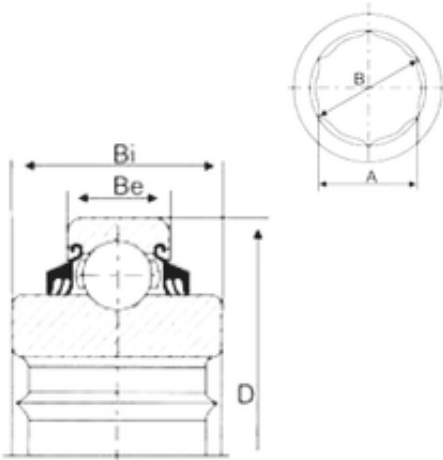

Zotti Industrial Co., Ltd

20,24 mm x 47 mm x 20,96 mm CYSD 204KPP2 deep groove ball bearings

Bearing No. 204KPP2

Size	20.24x47x20.96 mm
Bore Diameter	20,24 mm
Outer Diameter	47 mm
Width	20,96 mm
d	20,24 mm
D	47 mm
B	20,96 mm
C	14 mm
Be	14 mm
Bi	20,96 mm
A	17,65 mm

204KPP2 Bearing 2D drawings and 3D CAD models