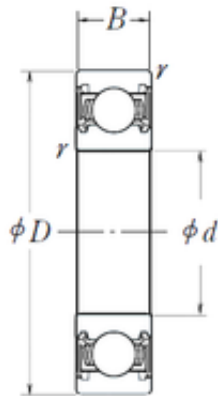

# Zotti Industrial Co., Ltd

25 mm x 69 mm x 20 mm SNR AB12516 deep groove ball bearings

Bearing No. AB12516

|                |             |
|----------------|-------------|
| Size           | 25x69x20 mm |
| Bore Diameter  | 25 mm       |
| Outer Diameter | 69 mm       |
| Width          | 20 mm       |
| d              | 25 mm       |
| D              | 69 mm       |
| B              | 20 mm       |
| C              | 20 mm       |

AB12516 Bearing 2D drawings and 3D CAD models