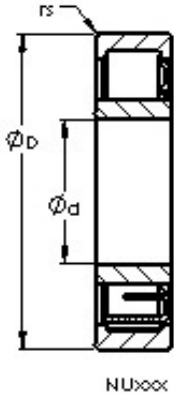

Zotti Industrial Co., Ltd

AST NU2216 EMA cylindrical roller bearings

Bearing No. NU2216 EMA

Size	80x140x33 mm
Bore Diameter	80 mm
Outer Diameter	140 mm
Width	33 mm
Bearing Type	NU
Bore Dia (d)	80.0000
Outer Dia (D)	140.0000
Width (B)	33.0000
Radius (min) (rs)	2.000
Dynamic Load Rating (Cr)	179,000
Static Load Rating (Cor)	231,000
Max Speed (Grease) (X1000 RPM)	4
Max Speed (Oil) (X1000 RPM)	5
Max. Shaft Shoulder Dia. Inner (Li)	95.3
Min. Housing Shoulder Dia., Outer (Lo)	127.3
Weight (g)	2,450.00
Precision	RBEC 1
Standard Clearance	C0
Material	52100 Chrome steel, or equivalent

NU2216 EMA Bearing 2D drawings and 3D CAD models