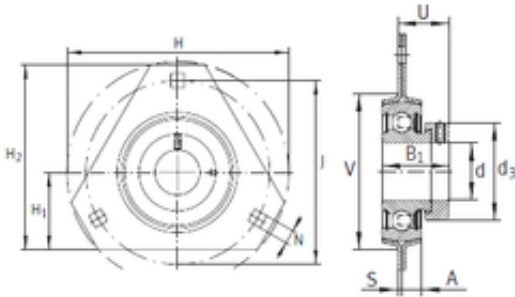

Zotti Industrial Co., Ltd

INA RATR25 bearing units

Bearing No. RATR25

RATR25 Bearing 2D drawings and 3D CAD models

Bore Diameter	25 mm
d	25 mm
S1	2 mm
V	60 mm
U	25,5 mm
d3	37,5 mm
A	8,7 mm
B1	31 mm
H	95,3 mm
H1	34,9 mm
H2	80,5 mm
J	76 mm
N	8,7 mm
Category	Bearings
Inventory	0.0
Manufacturer Name	SCHAEFFLER GROUP
Minimum Buy Quantity	N/A
Weight / Kilogram	0.32
Product Group	M06110