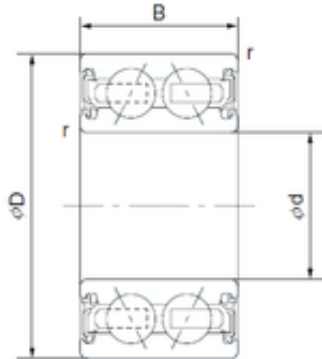

Zotti Industrial Co., Ltd

40 mm x 62 mm x 20,625 mm NACHI 6559496
angular contact ball bearings

Bearing No. 6559496

Size	40x62x20.625 mm
Bore Diameter	40 mm
Outer Diameter	62 mm
Width	20,625 mm
d	40 mm
D	62 mm
B	20,625 mm

6559496 Bearing 2D drawings and 3D CAD models